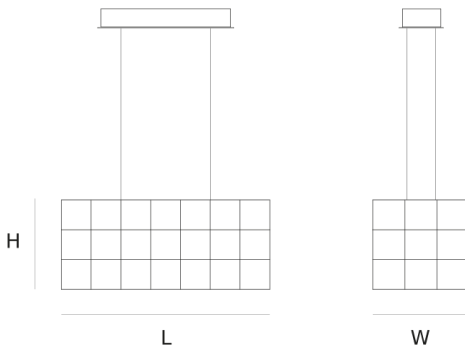

Product data sheet

Date: May 18th 2023

ABOUT UNIVERSE SQUARE

TRIPLE SUSPENSION by Jan

Pauwels

Universe Square is structured but still harmonious. Modular placed E10 light bulbs and tiny metal rods are the only two basic elements of this light fixture. They give the fixture its structure and shape. (see model Cosmos Square for the version with led circuit boards)

DIMENSIONS

L 87.5 cm 34.4 inch
H 37.5 cm 14.8 inch
W 39.5 cm 15.6 inch

LIGHTSOURCE

128 x led, E10, 12V/0,33W,
2600K, 2944LM

FINISH

Nickel
Brass
Blackbrass

TYPE.NR

CANOPIE

L 60 cm 23.6 inch
H 6 cm 2.4 inch
W 20 cm 7.9 inch

INCLUDED

Yes

4.5 15 97x49x51cm

CABLELENGTH

Up to 200 cm 78 inch

TYPE	Suspension
STANDARD	
OPTIONAL	3000K or 3500K led.
TRANSFORMER/DRIVER	SCPower KVF-12060-TDW
DIMMING	leading and trailing edge
CLASSIFICATION	UL no IP20 yes